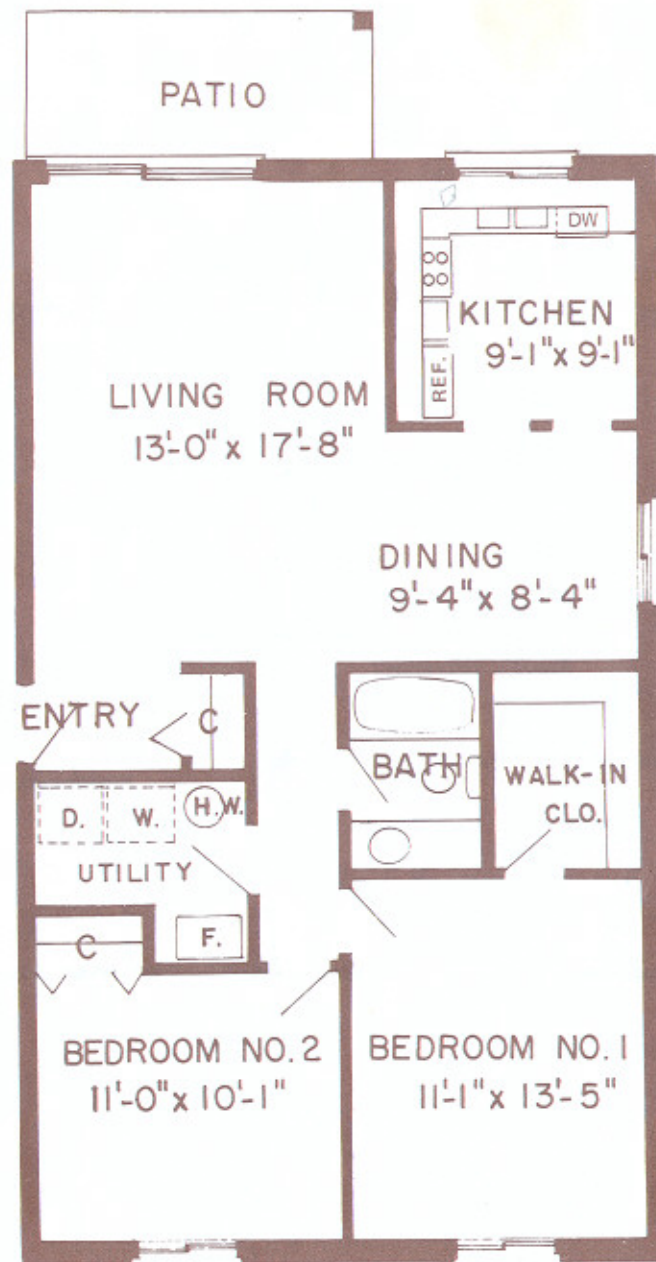

SOMERSET

- 2 Bedrooms
- 2 Baths
- Patio
- Garage
- Kitchen with dinette
- Master bedroom suite with private bath and walk-in closet

PASQUINELLI
CONSTRUCTION COMPANY

Kingsbrooke

HAMPSHIRE

- 2 Bedrooms
- 1 Bath
- Patio
- Garage
- Master bedroom with walk-in closet

Kingsbrooke

BURNHAM

- 3 Bedrooms
- 2 Baths
- Patio
- Garage
- Kitchen with dinette
- Master bedroom suite with private bath and walk-in closet

Kingsbrooke

WALDEN

- 2 Bedrooms
- 2 Baths
- Patio
- Garage
- Kitchen with dinette
- Master Bedroom Suite with walk-in closet and private bath

Kingsbrooke

HAMPSHIRE

- 2 Bedrooms
- 1 Bath
- Patio
- Garage
- Master bedroom with walk-in closet

 **PASQUINELLI**
CONSTRUCTION COMPANY