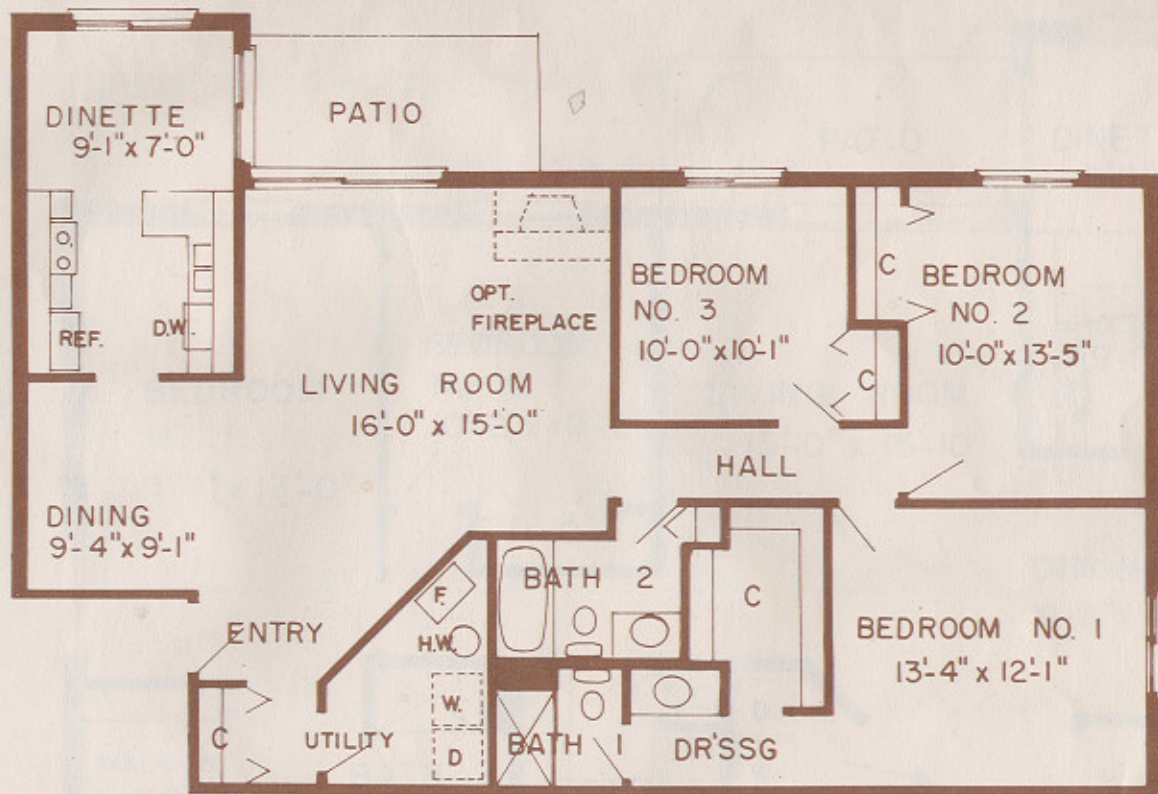

SOMERSET

- 2 Bedrooms
- 2 Baths
- Patio
- Garage
- Kitchen with dinette
- Master bedroom suite with private bath and walk-in closet

PASQUINELLI
CONSTRUCTION COMPANY

Kingsbrooke

HAMPSHIRE

- 2 Bedrooms
- 1 Bath
- Patio
- Garage
- Master bedroom with walk-in closet

Kingsbrooke

BURNHAM

- 3 Bedrooms
- 2 Baths
- Patio
- Garage
- Kitchen with dinette
- Master bedroom suite with private bath and walk-in closet

Kingsbrooke

WALDEN

- 2 Bedrooms
- 2 Baths
- Patio
- Garage
- Kitchen with dinette
- Master Bedroom Suite with walk-in closet and private bath