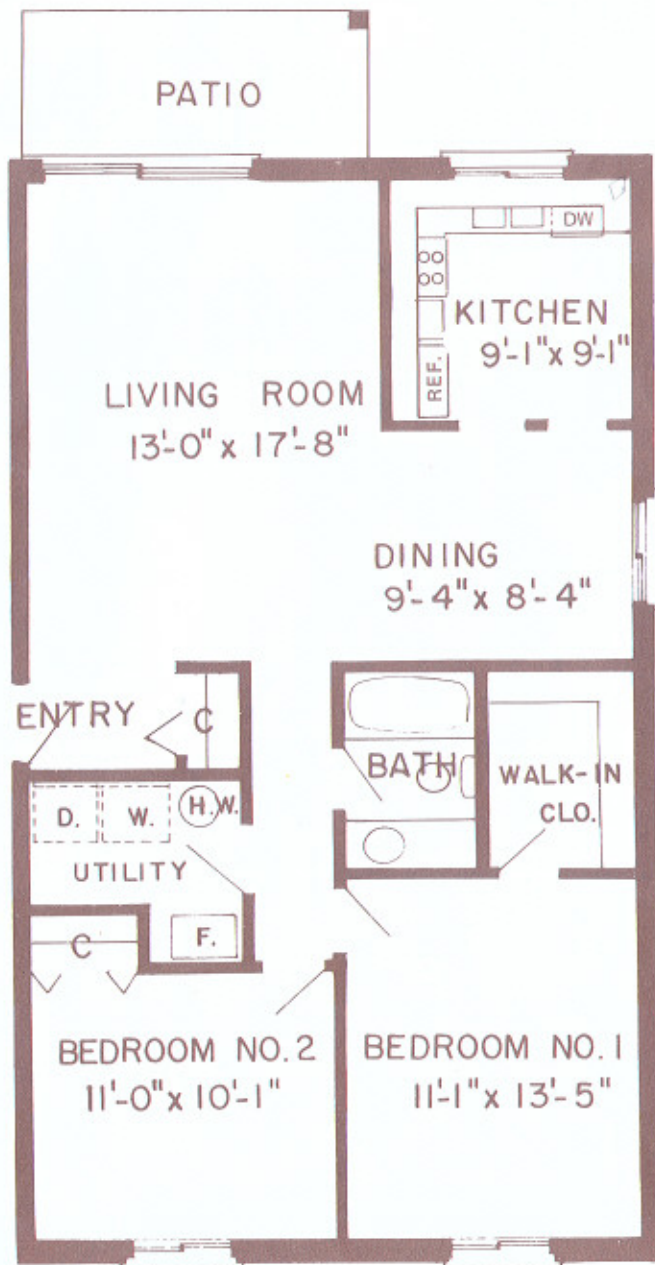

SOMERSET

- 2 Bedrooms
- 2 Baths
- Patio
- Garage
- Kitchen with dinette
- Master bedroom suite with private bath and walk-in closet

PASQUINELLI
CONSTRUCTION COMPANY

Kingsbrooke

HAMPSHIRE

- 2 Bedrooms
- 1 Bath
- Patio
- Garage
- Master bedroom with walk-in closet

Kingsbrooke

BURNHAM

- 3 Bedrooms
- 2 Baths
- Patio
- Garage
- Kitchen with dinette
- Master bedroom suite with private bath and walk-in closet

Kingsbrooke

WALDEN

- 2 Bedrooms
- 2 Baths
- Patio
- Garage
- Kitchen with dinette
- Master Bedroom Suite with walk-in closet and private bath

Kingsbrooke

HAMPSHIRE

- 2 Bedrooms
- 1 Bath
- Patio
- Garage
- Master bedroom with walk-in closet

 **PASQUINELLI**
CONSTRUCTION COMPANY